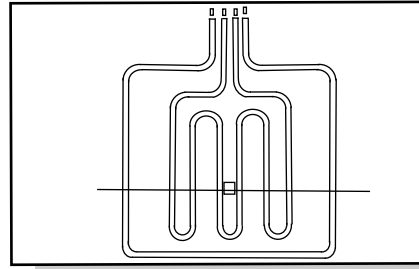

The products listed below are the main oven elements for popular bands: Simpson and Frigidaire.

OV002 2000W
360mm x 434mm

OV004 2700W
360mm x 308mm

OV010 1900W
R24 BAKE RANGE

The products listed below are the grill oven elements for popular band: Kleenmaid, Bonpani and Fisher & Paykel.

OVGR002 550/2750W
295mm x 358mm

OVGR003 800/1800W
280mm x 340mm

If you would like us to stock an oven element you use regularly please contact Romar Elements to arrange stock.