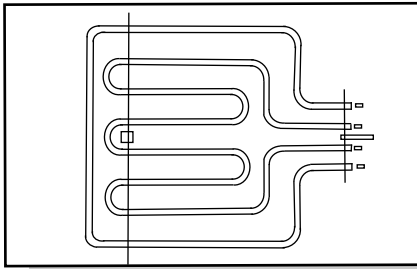

The products listed below are the main oven elements for popular bands: Simpson and Frigidaire.

OV002 2000W
360mm x 434mm

OV004 2700W
360mm x 308mm

OV010 1900W
R24 BAKE RANGE

The products listed below are the grill oven elements for popular band: Kleenmaid, Bonpani and Fisher & Paykel.

OVGR002 550/2750W
295mm x 358mm

OVGR003 800/1800W
280mm x 340mm

If you would like us to stock an oven element you use regularly please contact Romar Elements to arrange stock.